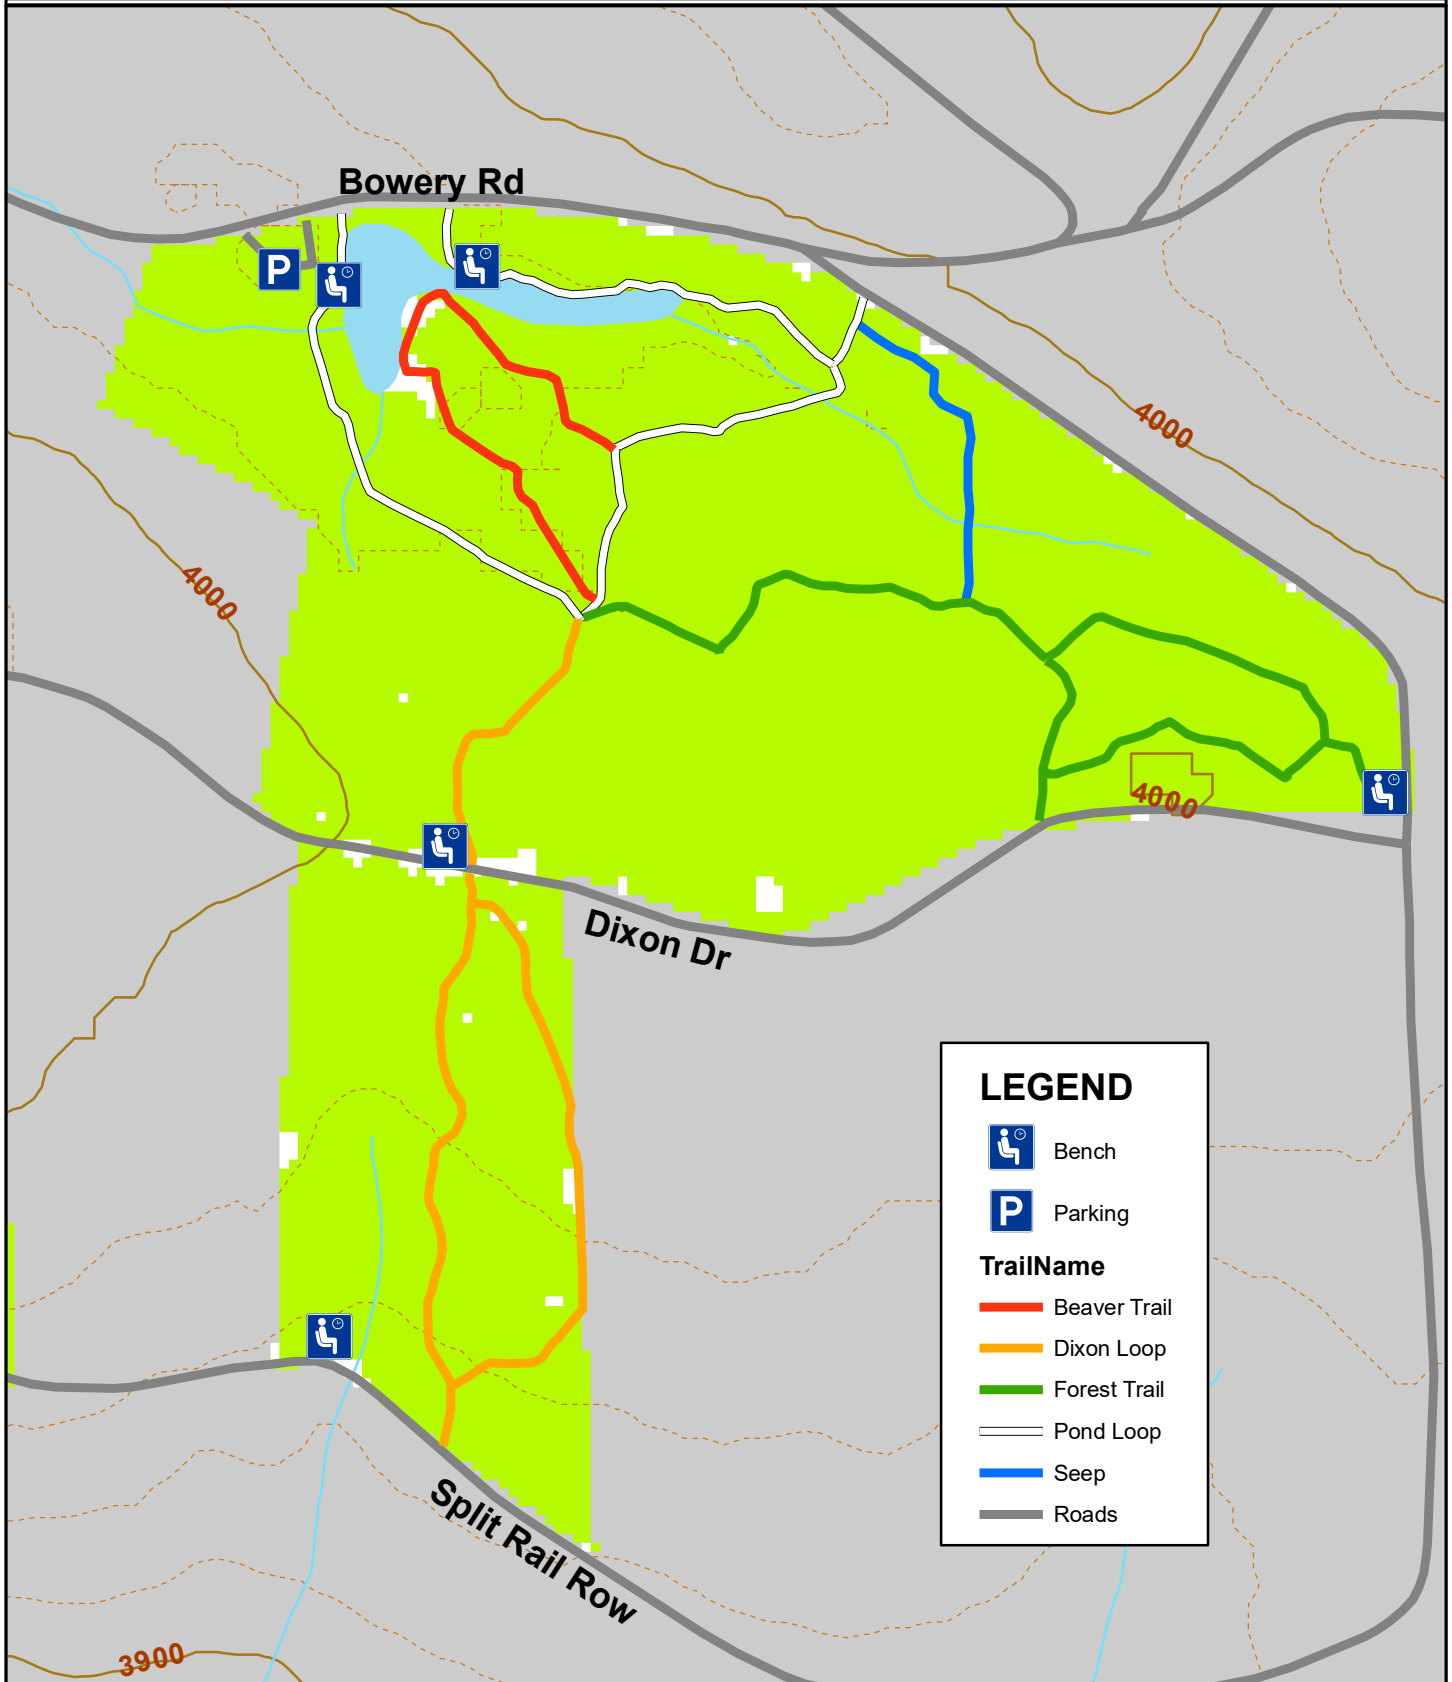

Dixon Woods

LEGEND

Bench

Parking

TrailName

Beaver Trail

Dixon Loop

Forest Trail

Pond Loop

Seep

Roads