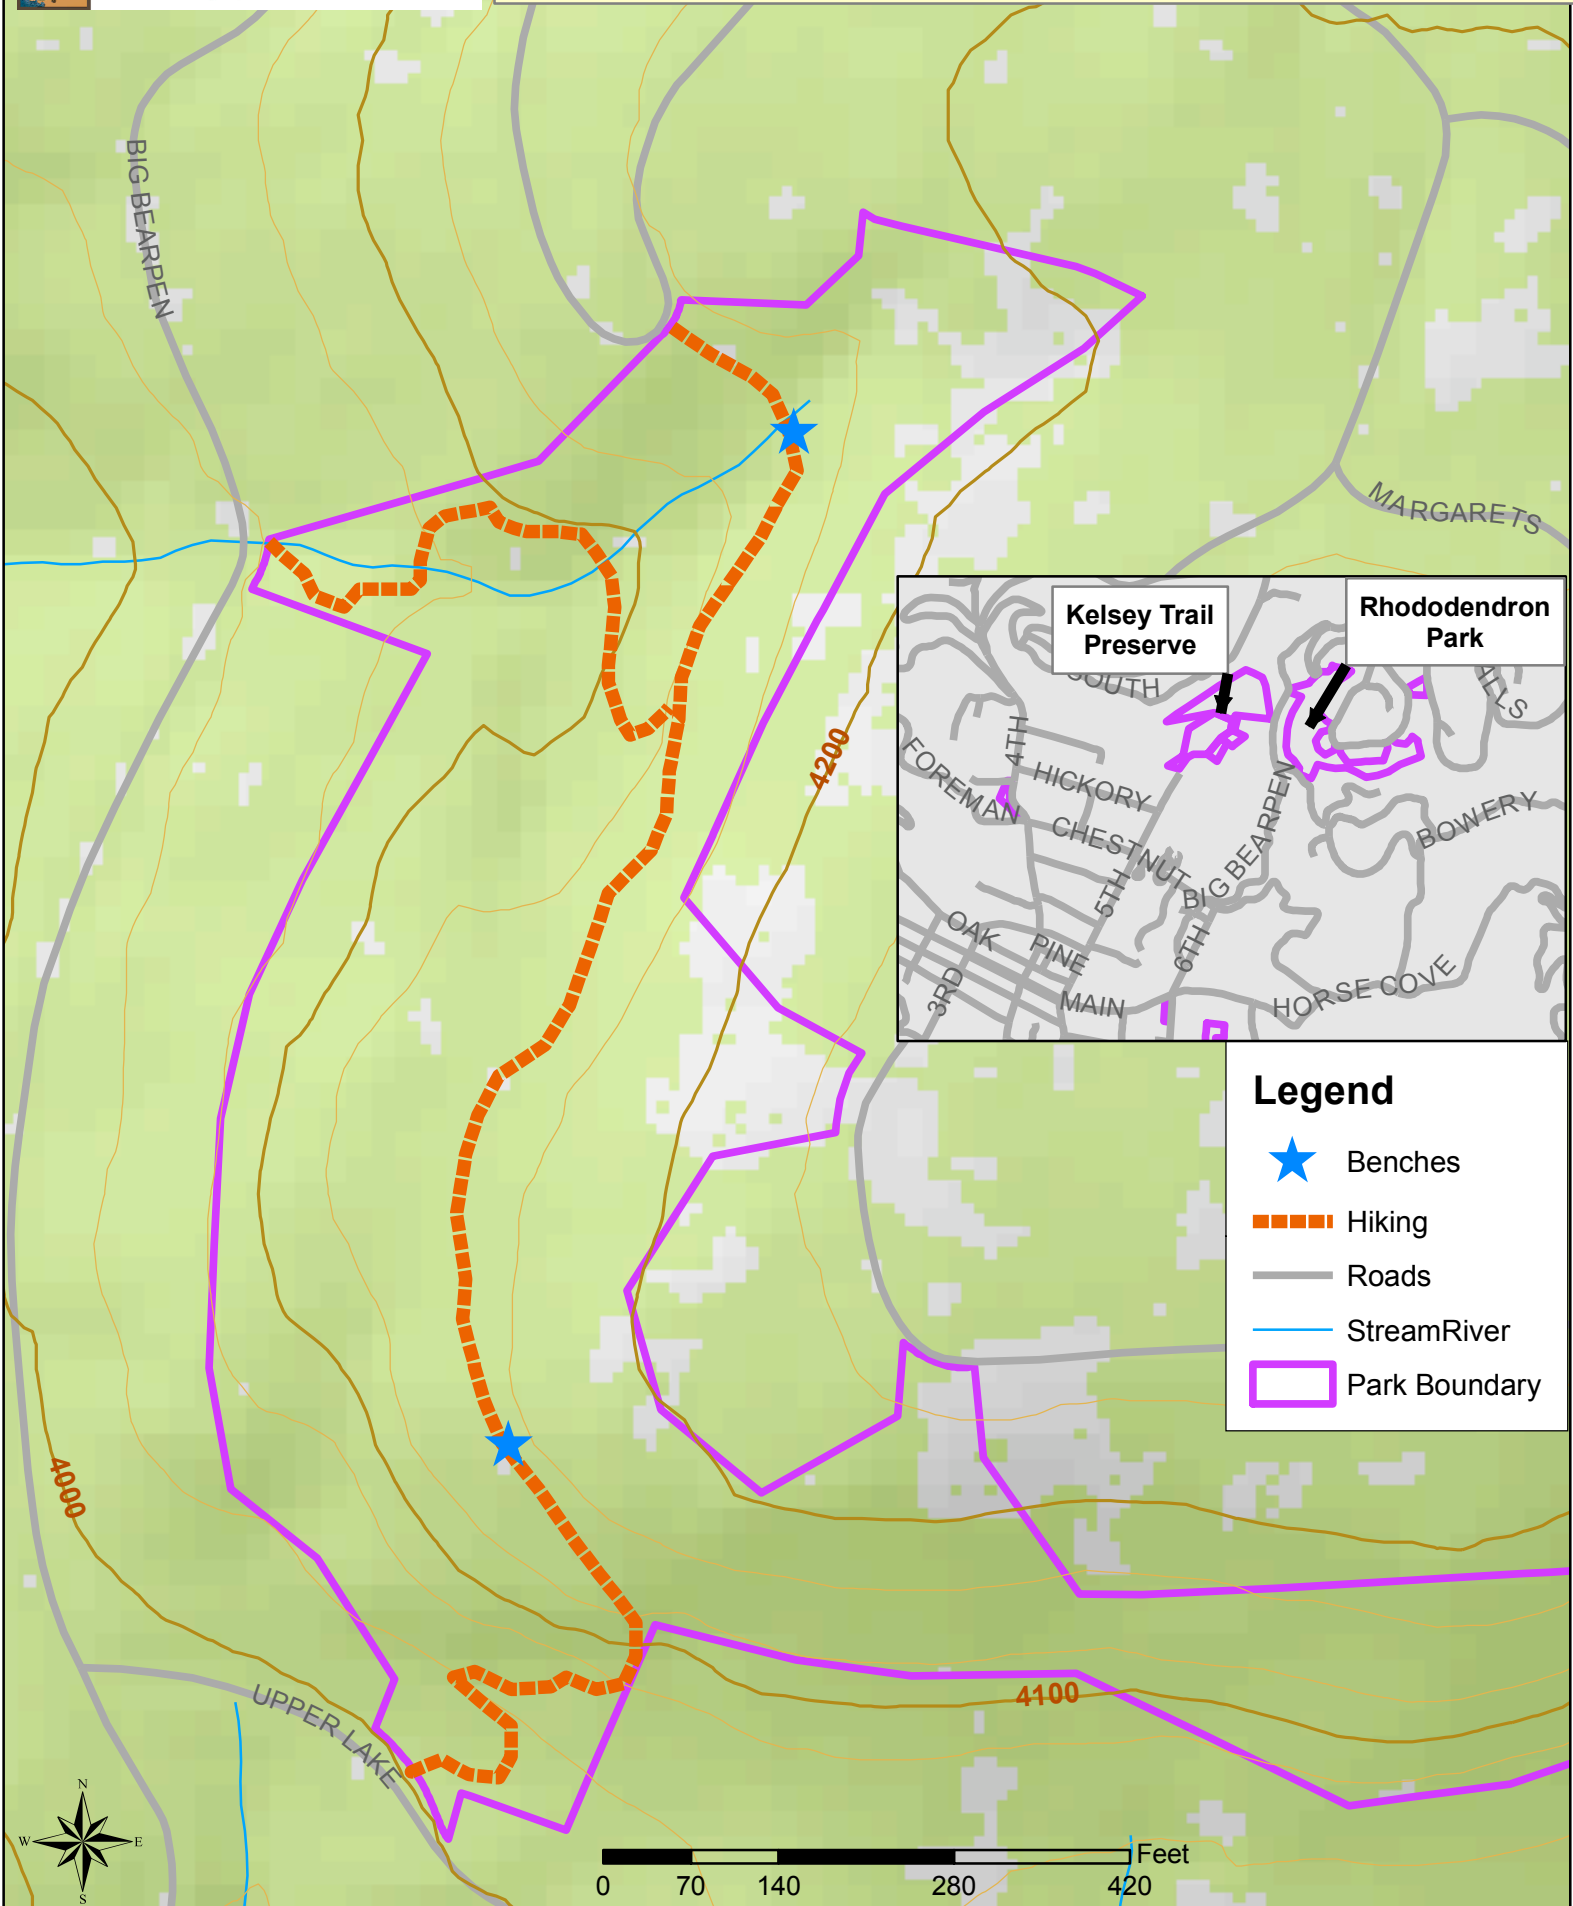

## Legend

- ★ Benches
- Hiking
- Roads
- Stream/River
- Park Boundary

0 70 140 280 420 Feet